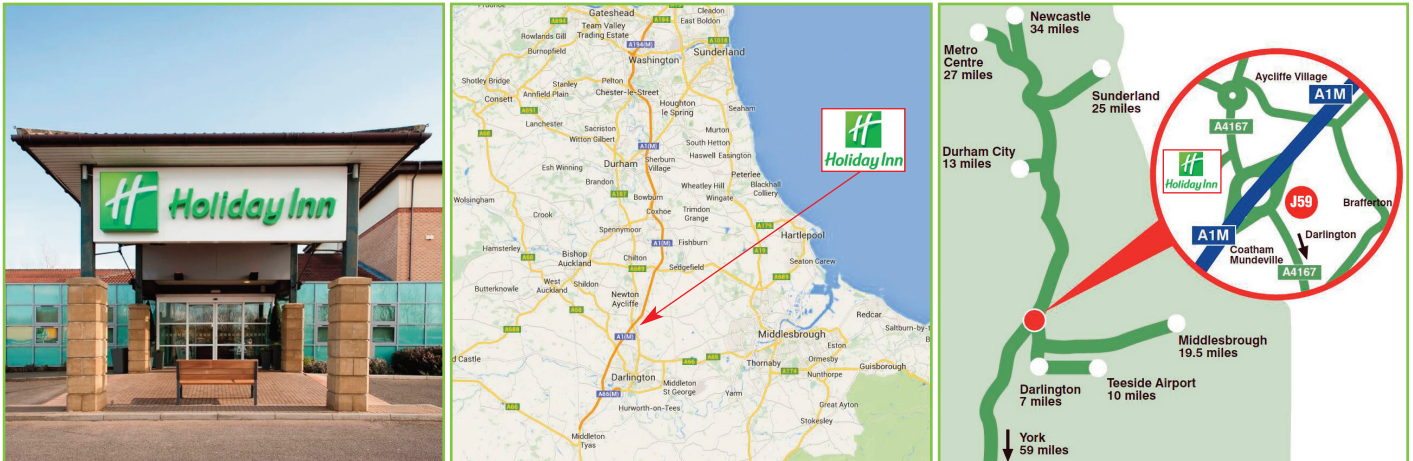

HOLIDAY INN DARLINGTON NORTH

Joining Instructions

Location:

Holiday Inn Darlington North (A1M, J59), Newton Park, Coatham Mundeville, Darlington, DL1 3NL

Tel: 01325 329600

Directions:

BY CAR: Leave the A1(M) at Junction 59 from the North or South and join A167 in the direction of Durham / Newton Aycliffe. Take first left (about 200 metres) and turn left into Newton Park. The hotel is straight ahead.

BY TRAIN: Station Name: Heighinton - distance 1.0 mile, and Newton Aycliffe - distance 2.1 miles.

BY BUS: Aycliffe Village, Stainton Lane (S-bound) and Coatham Mundeville, Foresters Arms are both located close to the hotel

Course times: Your course starts promptly at 9.30am and finishes at 5.00pm (+/- 30 minutes) on both days. We will have a 15 minute break morning and afternoon, and a 45-60 minute break for lunch.

Parking: The hotel has ample complimentary parking for approx. 120 vehicles.