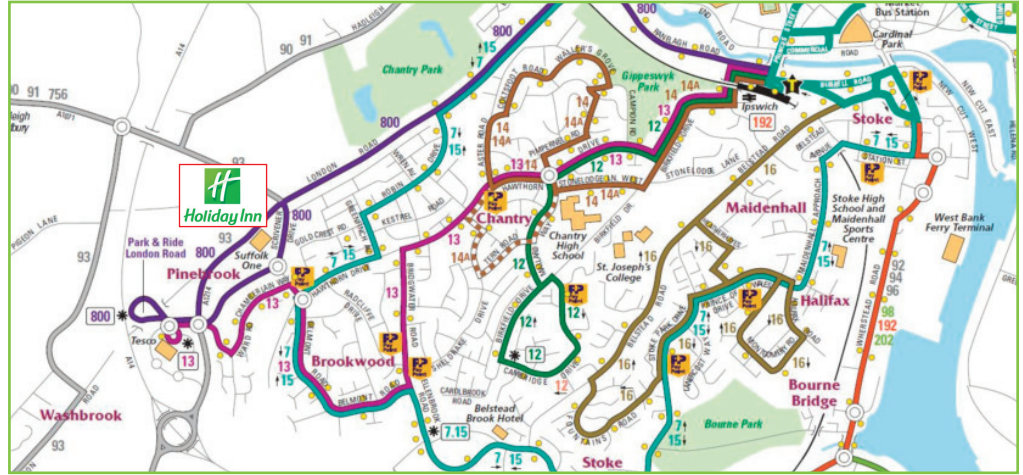

**HOLIDAY INN  
IPSWICH**
**Joining Instructions**
Location:
**London Road, Ipswich, IP2 0UA**

Tel: 0871 942 9045

Website: <http://www.holidayinn.com/hotels/us/en/ipswich/ipwwe/hoteldetail>
Directions:

**BY CAR:** The hotel is situated 4 miles south-west of Ipswich town centre, located on the Copdock Roundabout interchange of the A12 and A14.

**BY TRAIN:** Station Name: Ipswich. Distance 2.4 miles, located in Burrell Road. Taxi Charge (one way) is approx. £5.00

**BY BUS:** Park & Ride Tesco. Distance: 0.5 mile to the hotel (Copdock Interchange).

Course times: Your course starts promptly at 9.30am and finishes at 5.00pm (+/- 30 minutes) on both days. We will have a 15 minute break morning and afternoon, and a 45-60 minute break for lunch.

Parking: The hotel has ample free car parking.