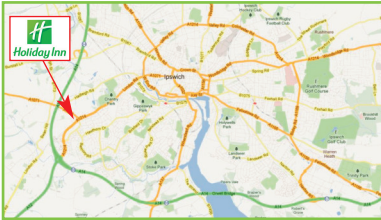

**HOLIDAY INN  
IPSWICH**
**Joining Instructions**
Location:
**London Road, Ipswich, IP2 0UA**

Tel: 0871 942 9045

Website: <http://www.holidayinn.com/hotels/us/en/ipswich/ipwwe/hoteldetail>
Directions:

**BY CAR:** The hotel is situated 4 miles south-west of Ipswich town centre, located on the Copdock Roundabout interchange of the A12 and A14.

**BY TRAIN:** Station Name: Ipswich. Distance 2.4 miles, located in Burrell Road. Taxi Charge (one way) is approx. £5.00

**BY BUS:** Park & Ride Tesco. Distance: 0.5 mile to the hotel (Copdock Interchange).