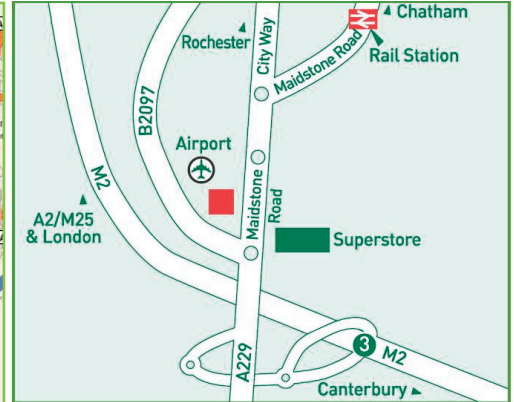

**HOLIDAY INN
ROCHESTER - CHATHAM**
Joining Instructions
Location:
Holiday Inn Rochester - Chatham, Maidstone Road, Rochester, Kent, ME5 9SF
Tel: 0871 423 4876 Website: <http://www.holidayinn.com/hotels/gb/en/rochester/rcske/hoteldetail>

Directions:

By Car: M20 - Leave the M20 at Junction 6, join the A229 and head for Chatham, keep on the A229 until you reach the Holiday Inn Rochester. M2 - Leave the M2 at junction 3, stay in the left hand lane on exit slip road, at the roundabout leaving the motorway turn left and stay in the left hand lane, you now join Walderslade Woods Road, follow the road to the next roundabout, stay in the middle lane and take the 3rd exit, follow the slip road to join the A229 dual carriageway, The hotel is just round the bend on the left hand side, sign posted Hotel, Airport and Innovation Centre (Asda is on the opposite side of the road).