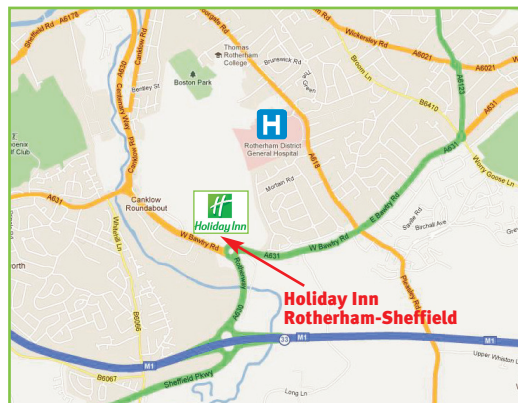

**HOLIDAY INN
ROTHERHAM - SHEFFIELD**
Joining Instructions
Location:
Holiday Inn (Rotherham-Sheffield M1, Jct. 33), West Bawtry Road, Rotherham, Yorkshire, S60 4NA
Tel: 01709 830630 Website: <http://www.holidayinn.com/hotels/us/en/rotherham/emart/hoteldetail>

Directions:

By car: Via the M1 motorway North or South bound. Exit at junction 33 and follow signs for Rotherham. At the next roundabout take the 1st exit. The hotel is on the right hand side.

From Rotherham follow the A631 out of town centre, following signs for the M1 motorway. Keep following signs for Bawtry and the hotel is on your left.

By train: Rotherham Station. Distance is 3.0 miles to Hotel. Taxi Charge from station (one way) is approx. £4.00

Course times: Your course starts promptly at **9.30am** and finishes at approximately **4.30 - 5.00pm** on both days. We will have a 15 minute break morning and afternoon, and a 45-60 minute break for lunch.