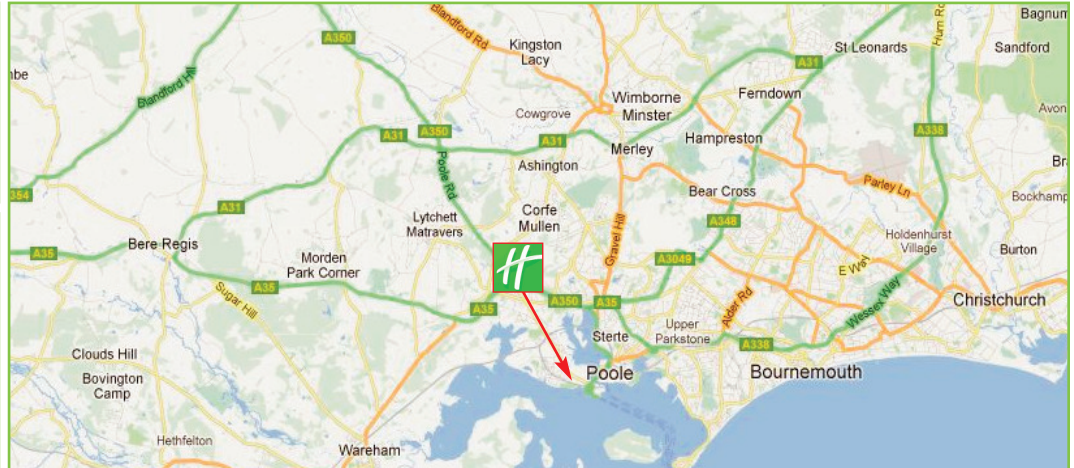

**HOLIDAY INN EXPRESS
BOURNEMOUTH - POOLE**
Joining Instructions
Location:
Walking Field Lane, Poole, Dorset, BH15 1RZ

 Tel: 0871 423 4876 Website: <http://www.hiexpress.com/hotels/us/en/poole/poouk/hoteldetail>

Directions:

BY CAR: Follow M3 Motorway South; exit Junction 12 signposted Southampton M27 West. At Junction 13 exit towards Bournemouth. Follow M27 which becomes the A31 at the New Forest. Exit onto A338 towards Bournemouth. At the 1st roundabout, take the 2nd exit onto A35/ Wessex Way. At the next roundabout, take the 2nd exit and follow A35. At the County Gates roundabout, take the 4th exit onto A35/ Poole Road. Follow A35 and at the 1st roundabout take the 1st exit onto A35/ Bournemouth Road and follow A35 till Civic Centre Junction. Stay in the middle lane and then bear left and merge onto A350. At roundabout take the 1st exit onto B3093/ Mount Pleasant Road. At the next roundabout take the 1st exit onto Seldown Bridge and bear left onto the slip road. Turn left into Walking Field Lane.

BY TRAIN: Station Name: Poole. Distance: 0.6 mile to the Hotel.

BY BUS: Poole Bus Station (stop 3). Distance 0.1 mile (3 minutes walk).

Course times: Your course starts promptly at 9.30am and finishes at 5.00pm (+/- 30 minutes) on both days. We will have a 15 minute break morning and afternoon, and a 45-60 minute break for lunch.