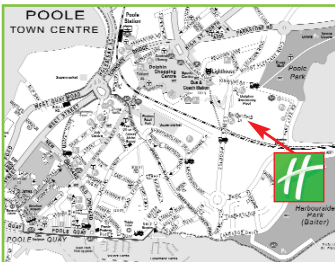

**HOLIDAY INN EXPRESS
BOURNEMOUTH - POOLE**
Joining Instructions
Location:
Walking Field Lane, Poole, Dorset, BH15 1RZ

 Tel: 0871 423 4876 Website: <http://www.hiexpress.com/hotels/us/en/poole/poouk/hoteldetail>

Directions:

BY CAR: Follow M3 Motorway South; exit Junction 12 signposted Southampton M27 West. At Junction 13 exit towards Bournemouth. Follow M27 which becomes the A31 at the New Forest. Exit onto A338 towards Bournemouth. At the 1st roundabout, take the 2nd exit onto A35/ Wessex Way. At the next roundabout, take the 2nd exit and follow A35. At the County Gates roundabout, take the 4th exit onto A35/ Poole Road. Follow A35 and at the 1st roundabout take the 1st exit onto A35/ Bournemouth Road and follow A35 till Civic Centre Junction. Stay in the middle lane and then bear left and merge onto A350. At roundabout take the 1st exit onto B3093/ Mount Pleasant Road. At the next roundabout take the 1st exit onto Seldown Bridge and bear left onto the slip road. Turn left into Walking Field Lane.

BY TRAIN: Station Name: Poole. Distance: 0.6 mile to the Hotel.

BY BUS: Poole Bus Station (stop 3). Distance 0.1 mile (3 minutes walk).

Course times: Your course starts promptly at 9.30am and finishes at 5.00pm (+/- 30 minutes) on both days. We will have a 15 minute break morning and afternoon, and a 45-60 minute break for lunch.