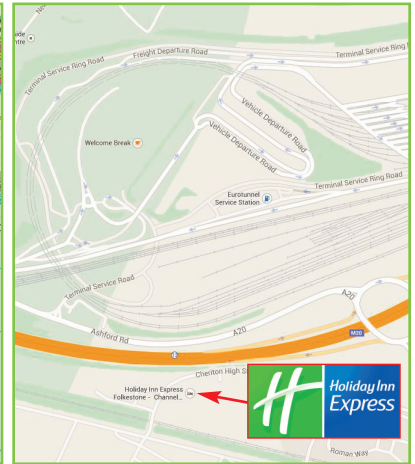

# HOLIDAY INN EXPRESS FOLKESTONE

### HOW TO FIND US ...

**BY CAR:** The hotel is located adjacent to the Eurotunnel Channel Tunnel and Terminal and is situated alongside the M20 motorway with ease of access to all main national and international transport links.

Junction 12 is within a few minutes' drive facilitating connection to the national motorway network, the major airports and greater London.

**BY TRAIN:** Station Name: Folkestone Central - distance 2.0 miles.

Taxi from station - estimated charge (one way): £12.00

**BY BUS:** Stagecoach buses operate a No. 71 (to and from Cheriton) and No. 160 (to and from East Cliff). Both stop in Horn Street opposite Roman Way and 2 minutes walk to the hotel.