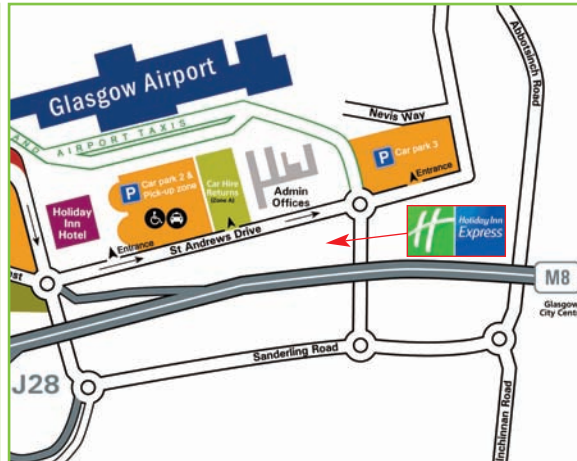

**HOLIDAY INN EXPRESS
GLASGOW AIRPORT**

Location:

Holiday Inn Express, St. Andrew's Drive, Glasgow Airport, Paisley, PA3 2TJ

Tel: 0871 902 1612 Website: www.expressglasgowairport.co.uk

DIRECTIONS:

BY CAR: The hotel is located just off the M8 (and 3 minute walk from the terminal building at Glasgow Airport).

Exit the M8 Motorway via Junction 28, keeping in the right hand lane and when you come to a roundabout, take the 2nd exit. Go straight along Sanderling road and when you come to the next roundabout, take a left. Go straight on and take another left onto St Andrews Drive. The hotel is located on your left hand side.

BY TRAIN: Station Name: Paisley Gilmore Street. Distance 2.0 miles.

BY BUS: Glasgow Airport, at Stance 1 (On Caledonia Way)

Course times: Your course starts promptly at 9.30am and finishes at 5.00pm (+/- 30 minutes) on both days. We will have a 15 minute break morning and afternoon, and a 45-60 minute break for lunch.

Parking: Parking is charged at £8.00 per day - please see hotel website for up-to-date information. An NCP Car Park is also located just 2 minutes from the hotel.

Refreshments: The hotel's "Great Room" lounge serves has a limited range of bar snacks. We will be providing free tea/coffee and biscuits, and bottled water will be available at all times throughout the course.