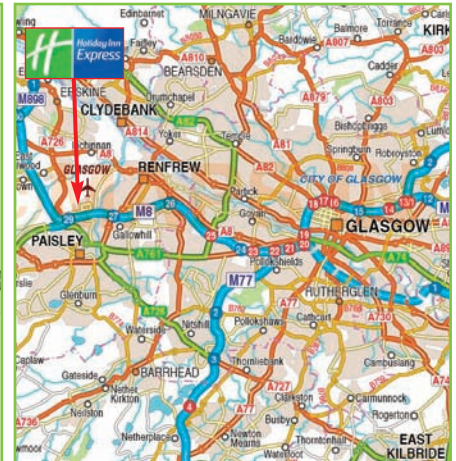

**HOLIDAY INN EXPRESS
GLASGOW AIRPORT**

Location:

Holiday Inn Express, St. Andrew's Drive, Glasgow Airport, Paisley, PA3 2TJ

Tel: 0871 902 1612 Website: www.expressglasgowairport.co.uk

DIRECTIONS:

BY CAR: The hotel is located just off the M8 (and 3 minute walk from the terminal building at Glasgow Airport).

Exit the M8 Motorway via Junction 28, keeping in the right hand lane and when you come to a roundabout, take the 2nd exit. Go straight along Sanderling road and when you come to the next roundabout, take a left. Go straight on and take another left onto St Andrews Drive. The hotel is located on your left hand side.

BY TRAIN: Station Name: Paisley Gilmore Street. Distance 2.0 miles.

BY BUS: Glasgow Airport, at Stance 1 (On Caledonia Way)

Course times: Your course starts promptly at 9.30am and finishes at 5.00pm (+/- 30 minutes) on both days. We will have a 15 minute break morning and afternoon, and a 45-60 minute break for lunch.