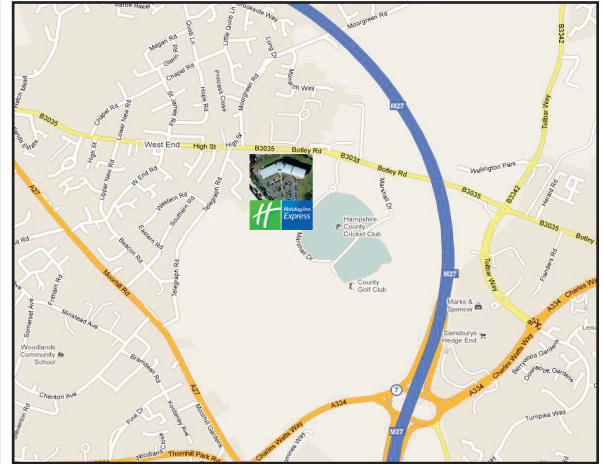

Holiday Inn Express Southampton - Joining Instructions

Location:

**Holiday Inn Express
(Southampton M27, Jct. 7)
Botley Road,
West End Southampton
SO30 3XA**

Tel: 0871 423 4947

Website:

www.hiexpress.com/hotels/us/en/southampton/soabr/hoteldetail/directions

Directions: Leave at Junction 7 on M27. Filter left onto Charles Watts Way (Sainsbury on left) and follow brown signs to the Rose Bowl. At first roundabout turn left into Tollbar Way (B3342). Go straight across two roundabouts (McDonalds on right). At the third roundabout, turn left into Botley Road (B3035). Cross over Motorway and turn left at the traffic lights into the Rose Bowl. The hotel is on the right and sits at the intersection of Botley Road and Marshall Drive.